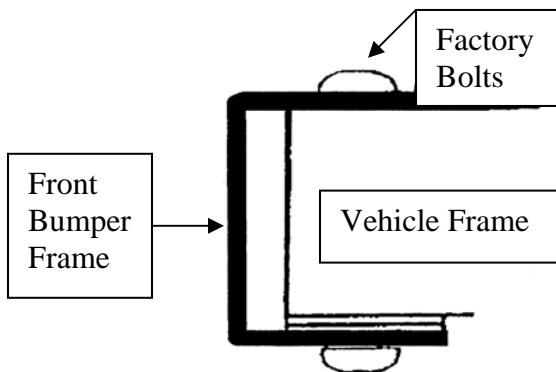

Installation Instructions

Rock Crawler Front Bumper #76721
1987-06 Jeep Wranglers

NOTE: Carefully read entire instructions thoroughly before attempting to assemble and/or install this product. Smittybilt is in no way responsible for any damage to the vehicle or personal injury that may occur during the installation or use of this product. **CAUTION:** This product is designed primarily to enhance the appearance of the vehicle. Do NOT rely on it in any way to protect against injury or death in the event of an accident. **“ALWAYS WEAR YOUR SEAT BELT “**

Parts Included	Qty
Front Bumper	1

Tools Needed
Ratchet with # 55 Torx Bit

Section One

1. Remove factory bumper (If applicable) by removing the two top and two bottom bolts. **Note:** Save hardware for later use.
2. Carefully place front bumper on factory frame. Align the holes in the bumpers mounting plate with the holes in the frame. Mount using the factory hardware you removed in Step 1